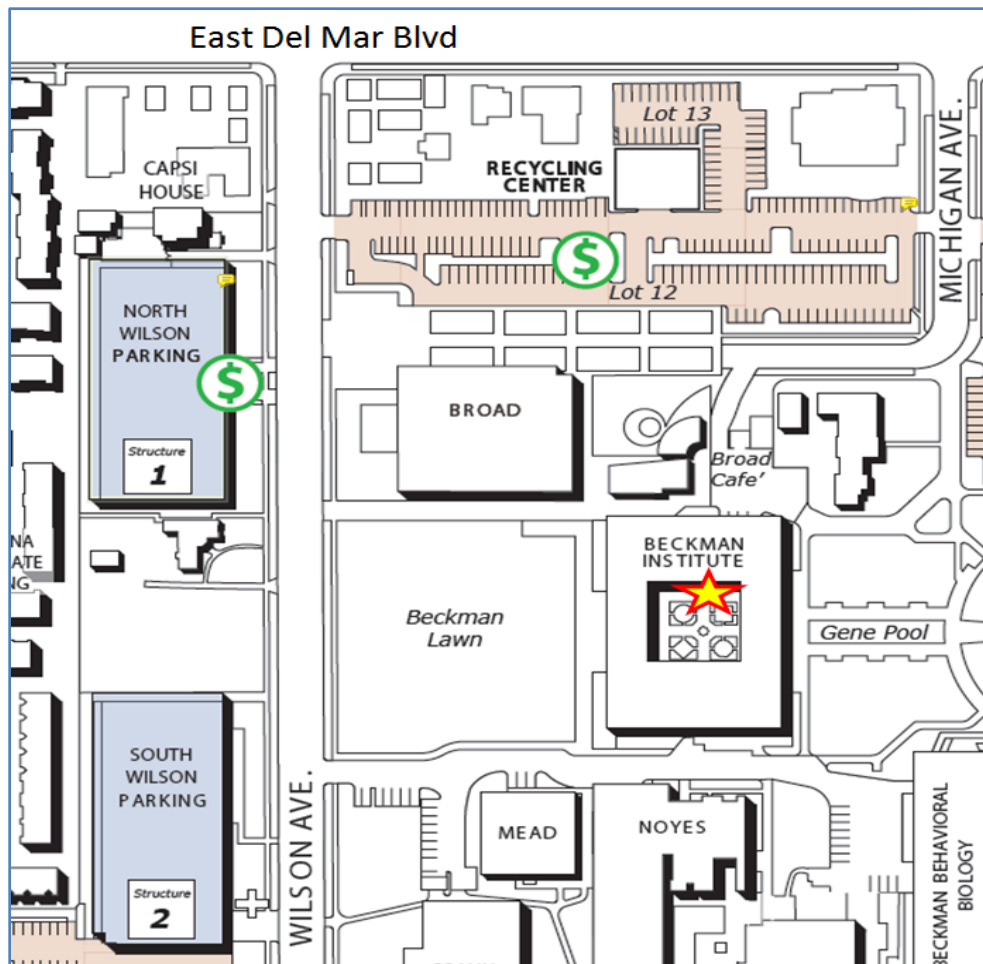

HyspIRI Workshop: Caltech Parking Guide

Parking Structure #1

Automated Pay Station located on 2nd floor.

Parking Permits are required in all campus lots during regular business hours:
Mon - Fri, 7am - 5pm

Visitor Permit Rates:

- 1 hour: \$2
- 2 hr: \$3
- 3 hr: \$4
- 4 hr: \$5
- All Day: \$6

Pay station accepts cash, coin, and credit card.

Parking Lot 12

Drive-up Pay Station located in center of lot.

Parking Permits are required in all campus lots during regular business hours:
Mon - Fri, 7am - 5pm

Visitor Permit Rates:

- 1 hour: \$2
- 2 hr: \$3
- 3 hr: \$4
- 4 hr: \$5
- All Day: \$6

Pay station accepts cash, coin, and credit card.