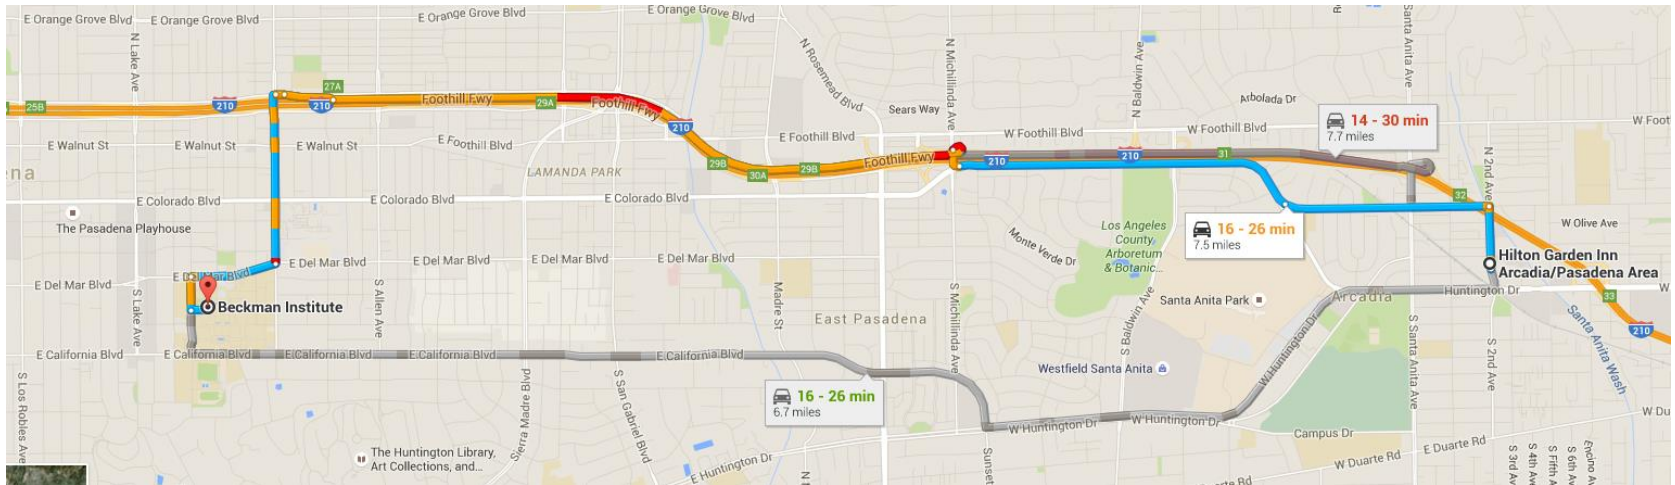

Directions from Hotel to Venue

Driving directions

via I-210 W and N Hill Ave **14 - 30 min**
Show traffic Arrive around 8:00 AM · 7.7 miles

Hilton Garden Inn Arcadia/Pasadena Area
199 North 2nd Avenue, Arcadia, CA 91006

- > Get on I-210 W from N 2nd Ave and E Colorado Blvd
3 min (1.1 mi)
- > Follow I-210 W to E Maple St in Pasadena. Take exit 27A from I-210 W
6 min (5.1 mi)
- > Take N Hill Ave and E Del Mar Blvd to your destination
5 min (1.4 mi)

HyspIRI Science and Applications Workshop
Beckman Institute Auditorium
400 South Wilson Avenue
Pasadena, CA 91106

Directions from Hotel to Venue

Driving directions  

 via I-210 W 16 - 26 min
[Show traffic](#) Arrive around 7:56 AM · 7.5 miles

- Hilton Garden Inn Arcadia/Pasadena Area**
199 North 2nd Avenue, Arcadia, CA 91006
-  Head north on N 2nd Ave toward E Santa Clara St
44 s (0.3 mi)
 -  Turn left onto E Colorado Blvd
3 min (0.9 mi)
 -  Continue on Colorado Pl. Take I-210 W and N Hill Ave to S Wilson Ave in Pasadena
11 min (6.1 mi)
 -  Continue on S Wilson Ave to your destination
58 s (0.2 mi)