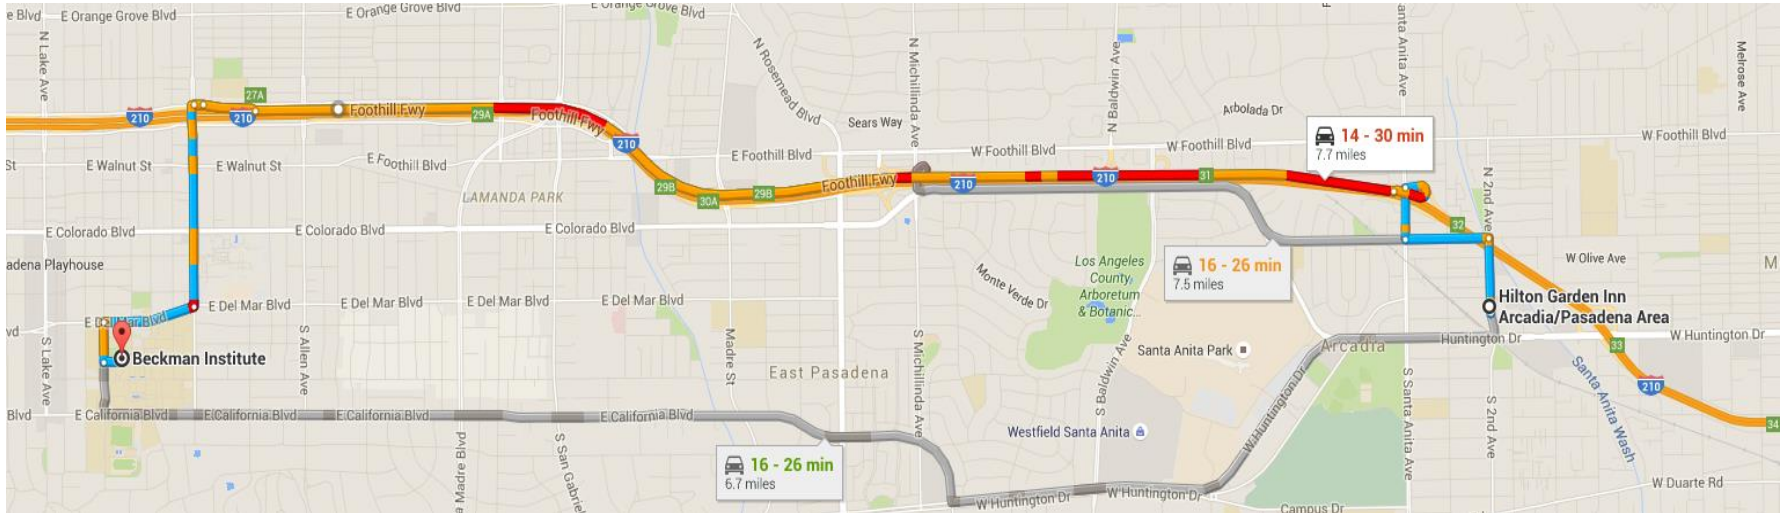

Directions from Hotel to Venue

Driving directions

via I-210 W and N Hill Ave **14 - 30 min**
Show traffic Arrive around 8:00 AM · 7.7 miles

Hilton Garden Inn Arcadia/Pasadena Area
199 North 2nd Avenue, Arcadia, CA 91006

- > Get on I-210 W from N 2nd Ave and E Colorado Blvd
3 min (1.1 mi)
- > Follow I-210 W to E Maple St in Pasadena. Take exit 27A from I-210 W
6 min (5.1 mi)
- > Take N Hill Ave and E Del Mar Blvd to your destination
5 min (1.4 mi)

HyspIRI Science and Applications Workshop
Beckman Institute Auditorium
400 South Wilson Avenue
Pasadena, CA 91106

Directions from Hotel to Venue

Driving directions  

 via I-210 W 16 - 26 min
[Show traffic](#) Arrive around 7:56 AM · 7.5 miles

- Hilton Garden Inn Arcadia/Pasadena Area**
199 North 2nd Avenue, Arcadia, CA 91006
-  Head north on N 2nd Ave toward E Santa Clara St
44 s (0.3 mi)
 -  Turn left onto E Colorado Blvd
3 min (0.9 mi)
 -  Continue on Colorado Pl. Take I-210 W and N Hill Ave to S Wilson Ave in Pasadena
11 min (6.1 mi)
 -  Continue on S Wilson Ave to your destination
58 s (0.2 mi)